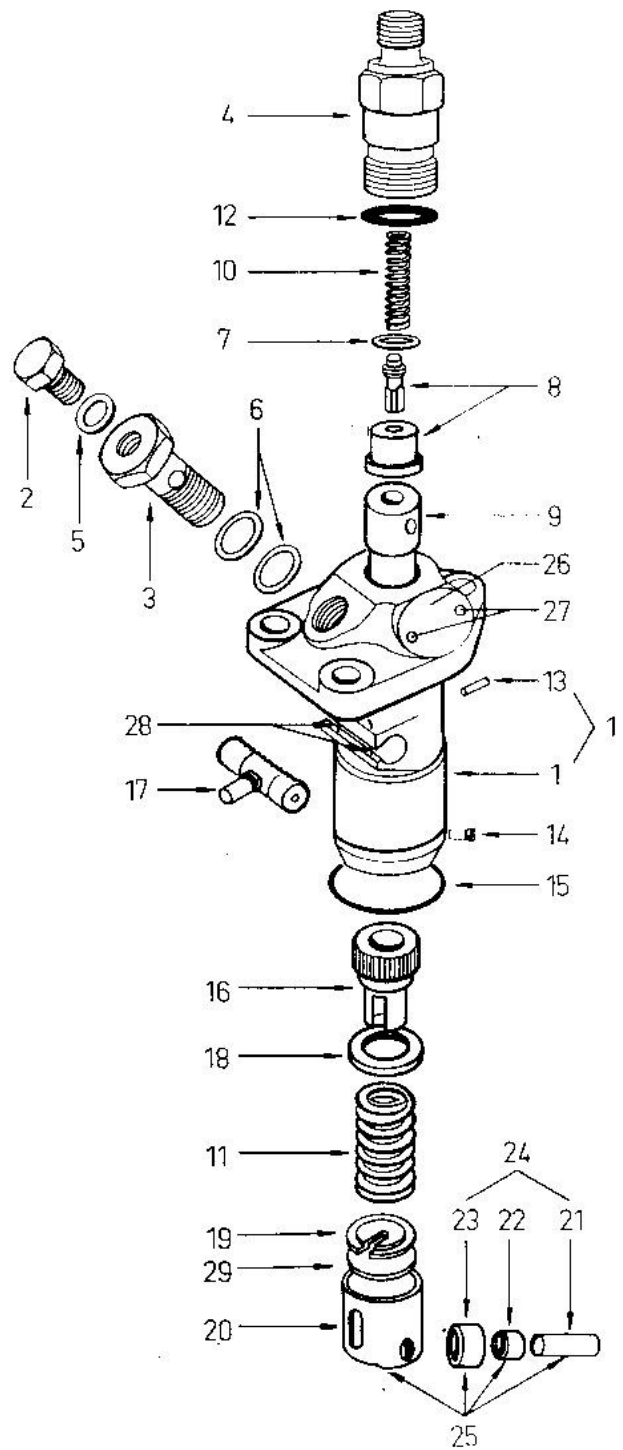

ITEM NO.	DESCRIPTION OF PARTS	QTY.	CODE NO.
1	PUMP HOUSING	1	0110
2	VENT. PLUG	1	0305
3	BANJO SCREW	1	0317
4	DELIVERY VALVE HOLDER	1	0318
5	WASHER, VENT. PLUG	1	0814
6	WASHER, BANJO SCREW	2	0822
7	SEAL, HIGH PRESSURE	1	0823
8	DELIVERY VALVE	1	1203
9	ELEMENT ASSY.	1	2602
10	SPRING, DELIVERY VALVE	1	1007
11	PLUNGER SPRING	1	1006
12	JOINT RING	1	0824
13	BARREL LOCKING PIN	1	0401
14	TAPPET GUIDE PIN	1	0410
15	SNAP RING	1	0902
16	CONTROL SLEEVE	1	2002
17	CONTROL ROD	1	2702
18	PLATE, SPRING UPPER	1	0604
19	PLATE, SPRING LOWER	1	0605
20	TAPPET BODY	1	0111
21	ROLLER TAPPET PIN	1	0411
22	ROLLER BUSH	1	1603
23	TAPPET ROLLER	1	1604
24	PIN - ROLLER ASSY.	1	0510
25	ROLLER - TAPPET ASSY.	1	0511
26	NAME PLATE	1	2304
27	GROOVED PIN	2	2201
28	LIMIT WIRE	2	1401
29	DISC, LOWER PLATE	1	0702

**Super Star** DIESEL  
MAZOT POMPASI  
0601.K